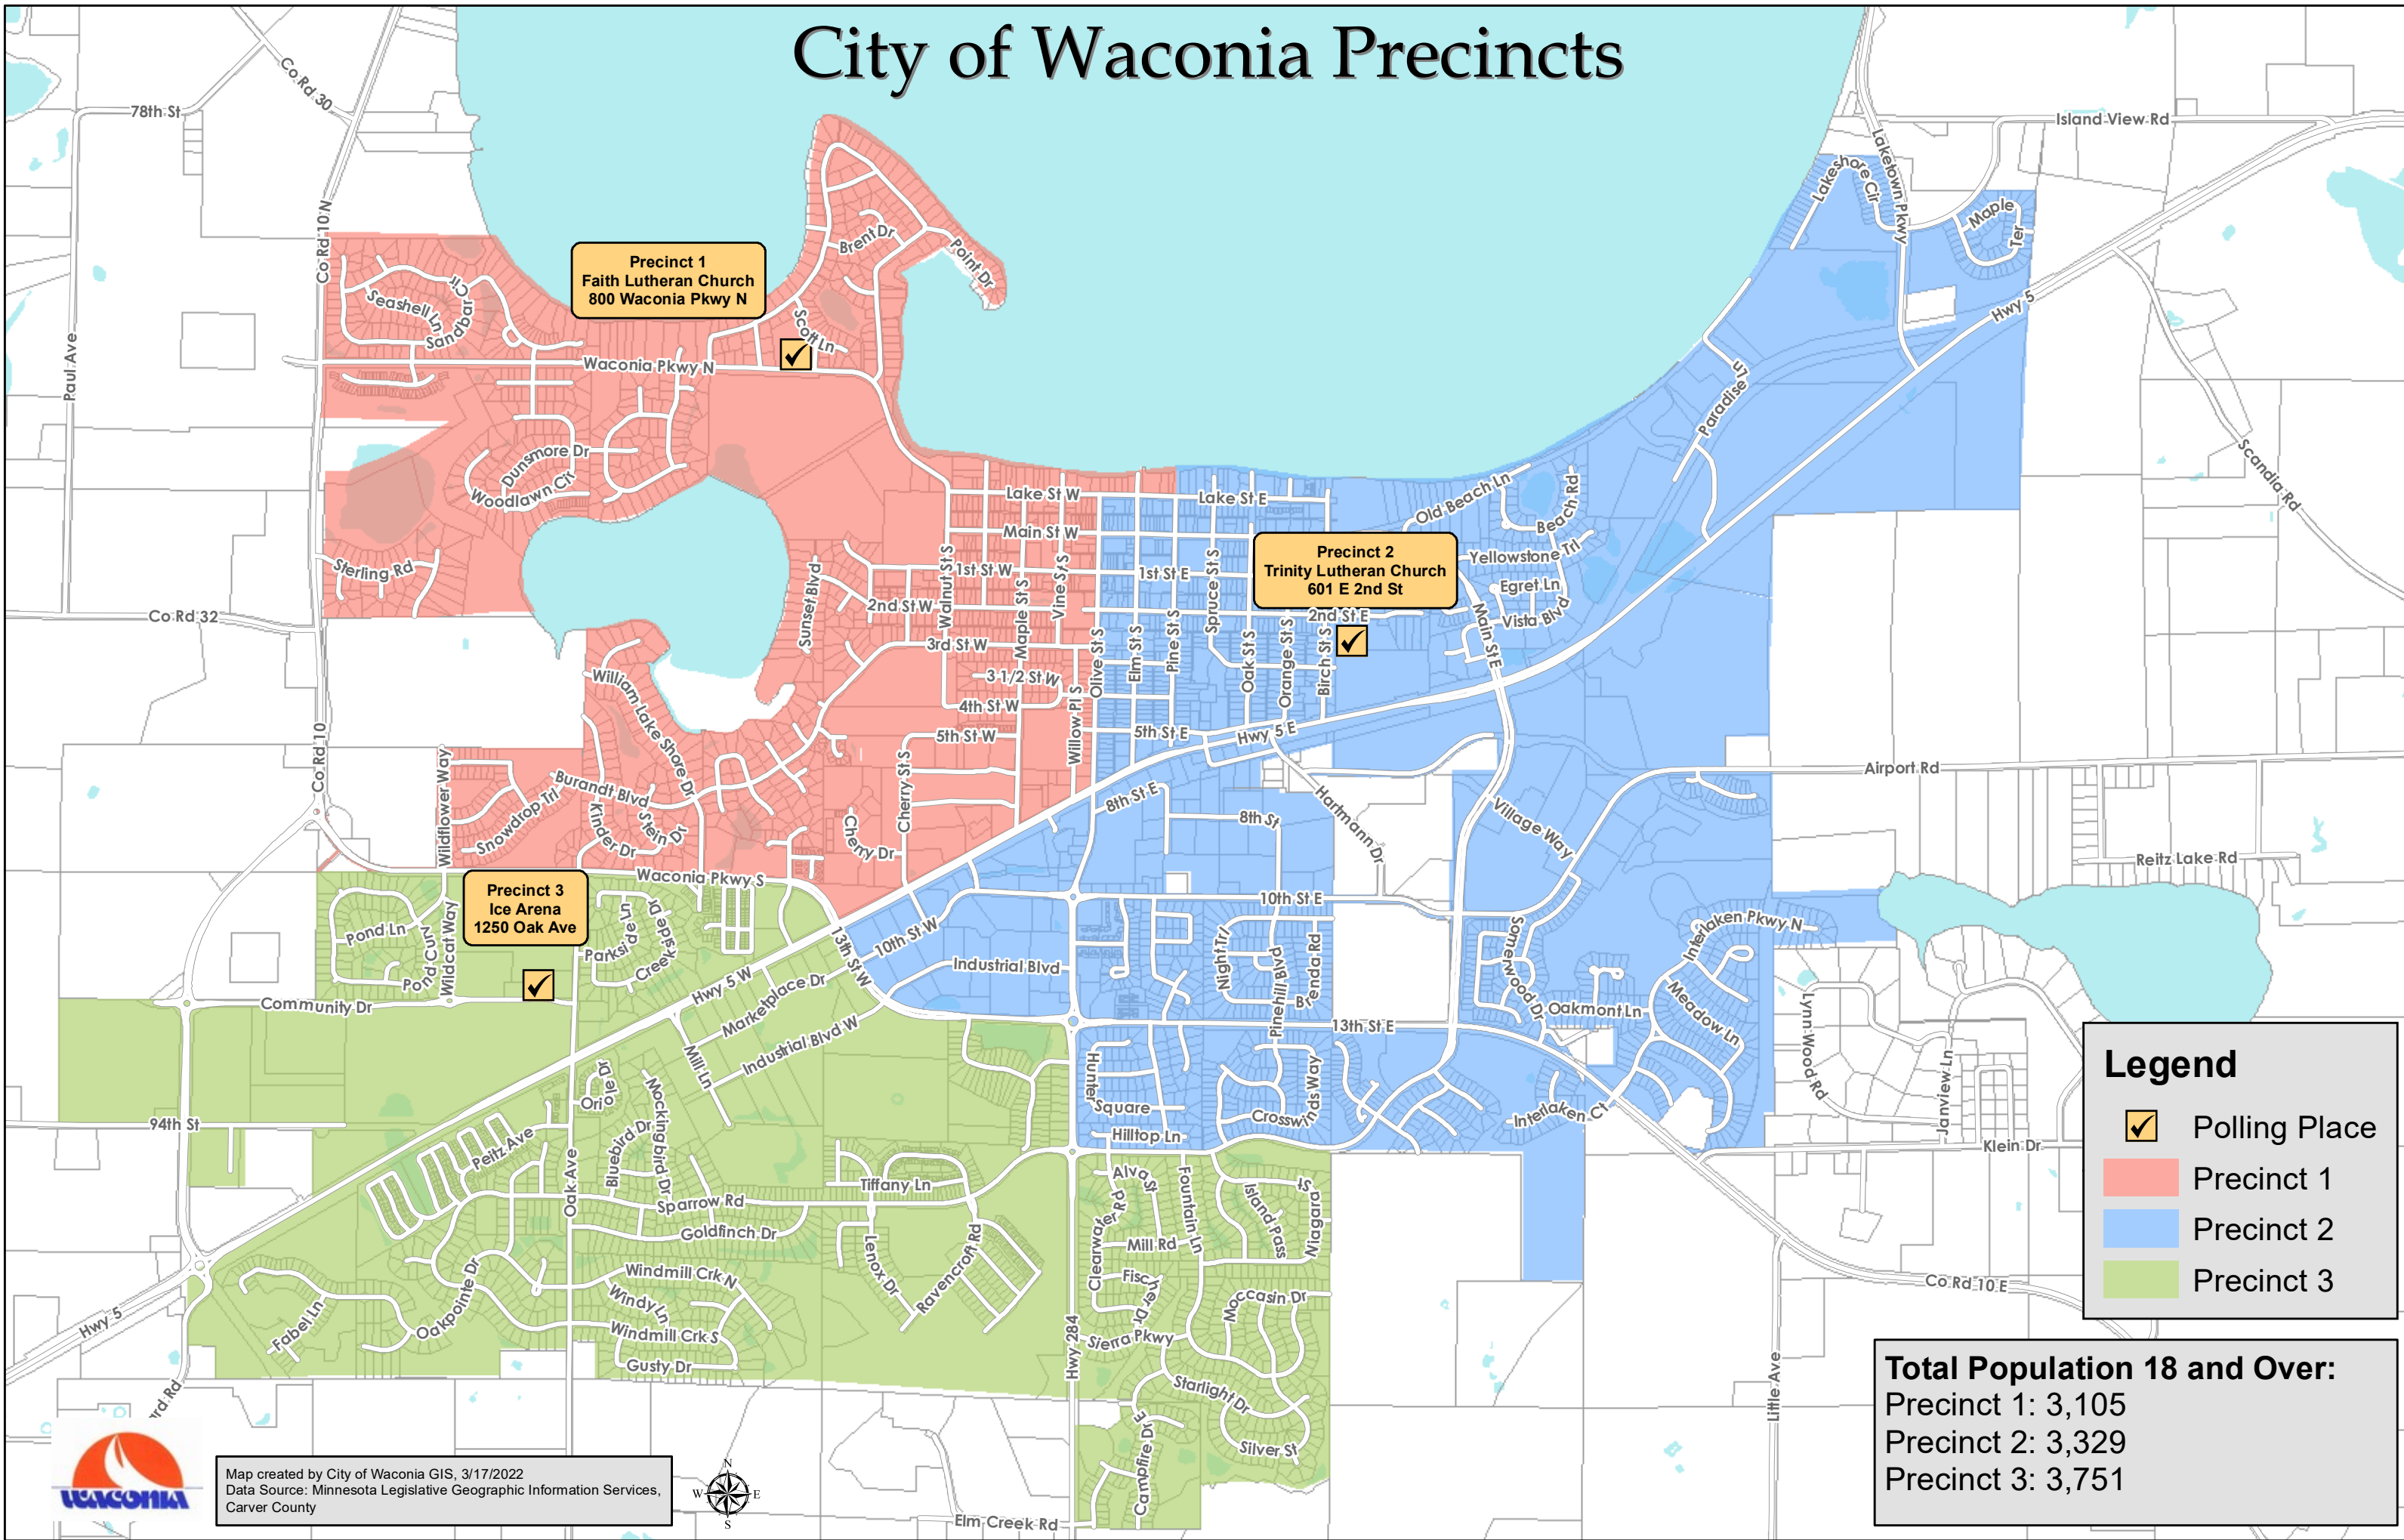

City of Waconia Precincts

Precinct 1
Faith Lutheran Church
800 Waconia Pkwy N

Precinct 2
Trinity Lutheran Church
601 E 2nd St

Precinct 3
Ice Arena
1250 Oak Ave

Legend

- Polling Place
- Precinct 1
- Precinct 2
- Precinct 3

Total Population 18 and Over:
Precinct 1: 3,105
Precinct 2: 3,329
Precinct 3: 3,751

Map created by City of Waconia GIS, 3/17/2022
Data Source: Minnesota Legislative Geographic Information Services,
Carver County